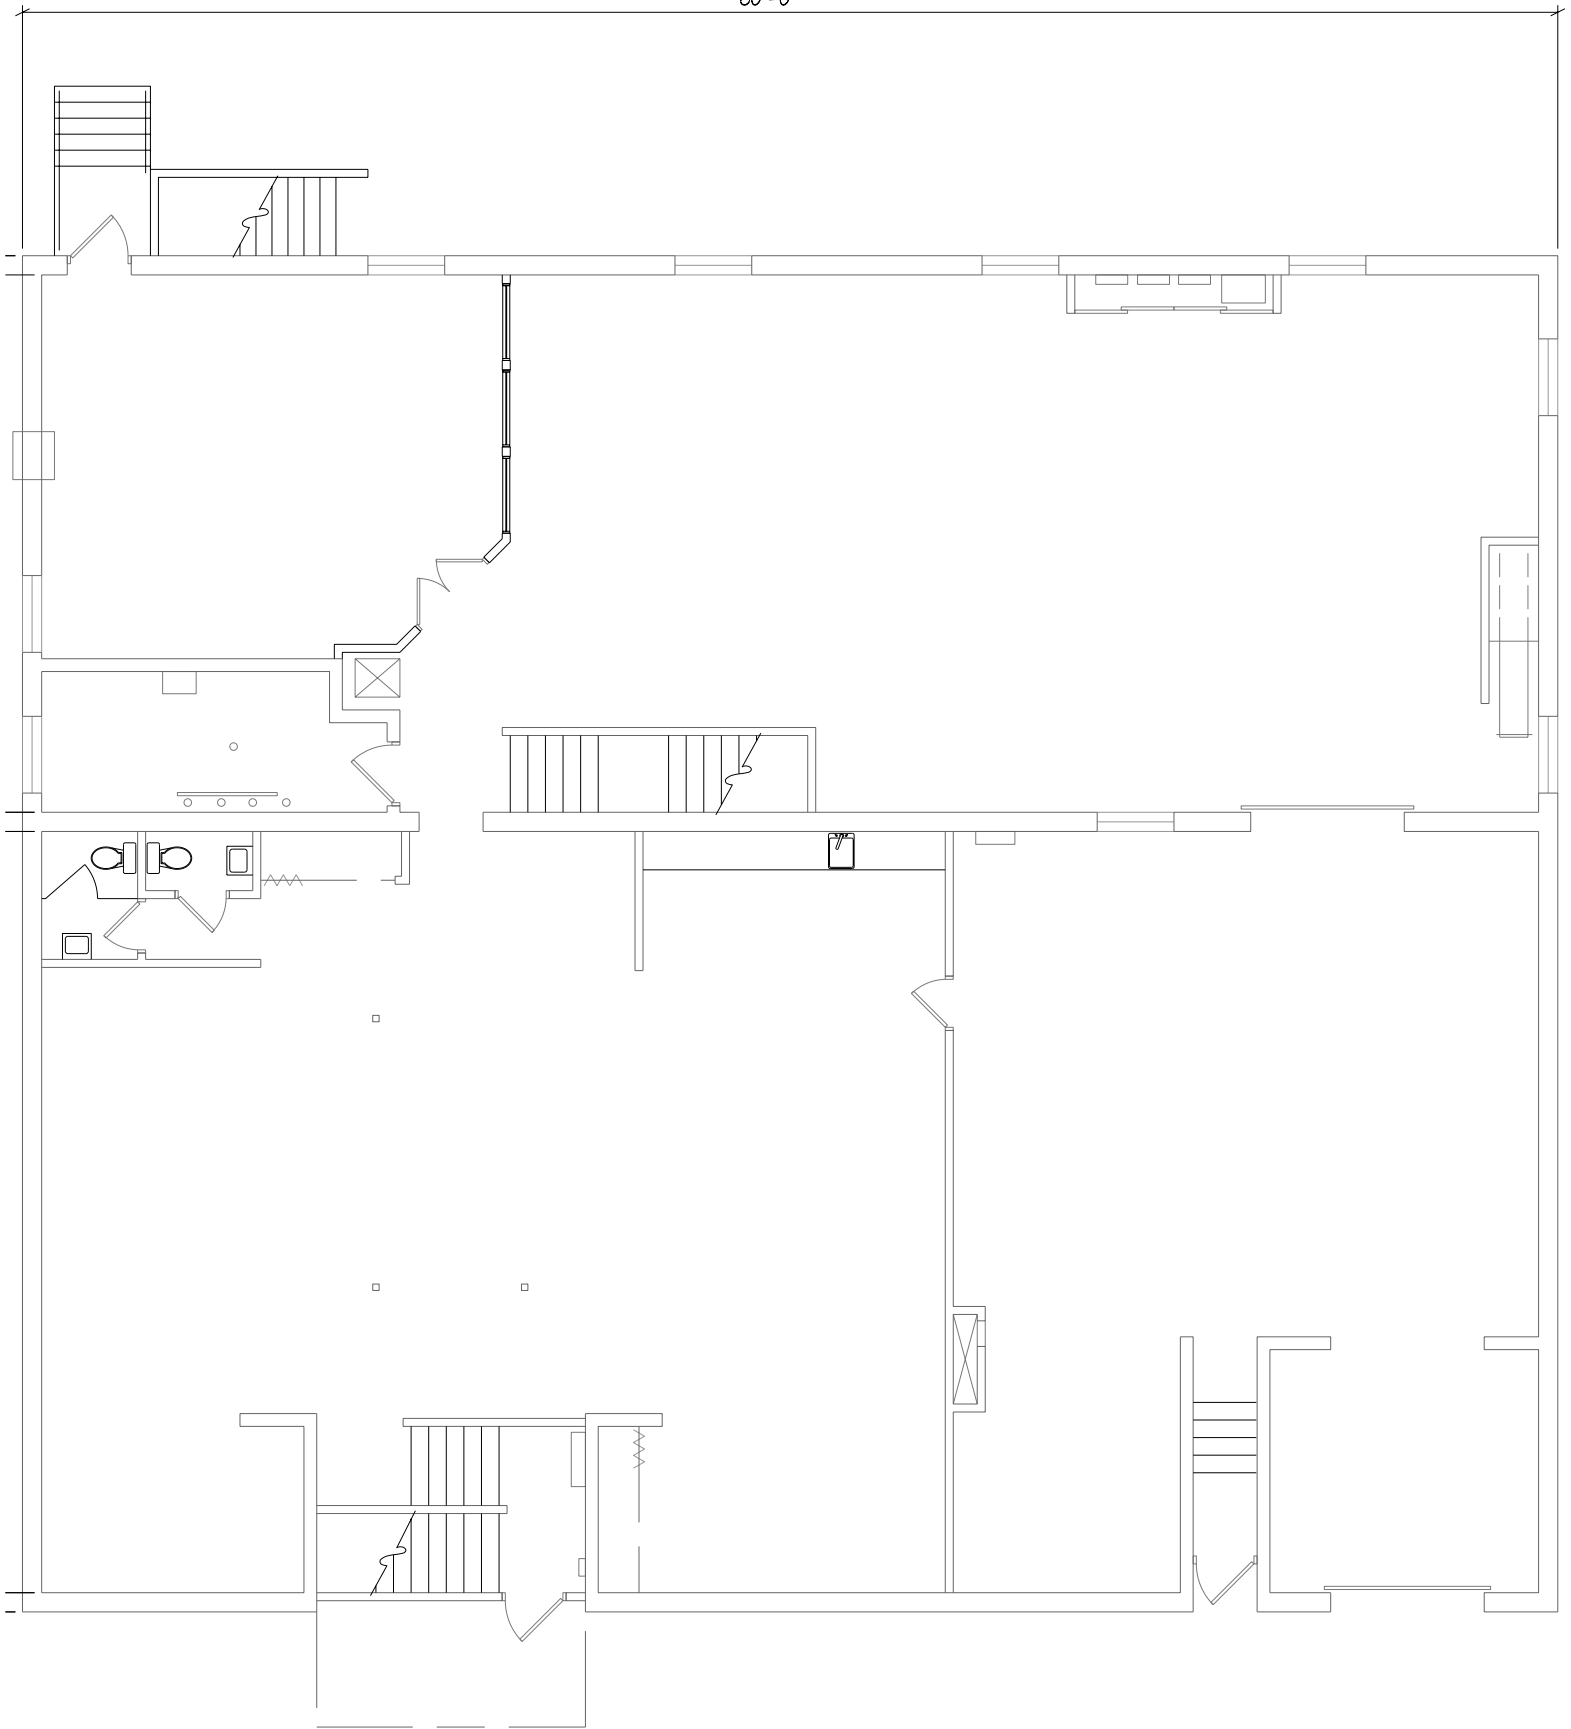

80'-0"

1 UPPER FLOOR PLAN
SCALE 1/8" = 1'-0"

MAY 3, 2010