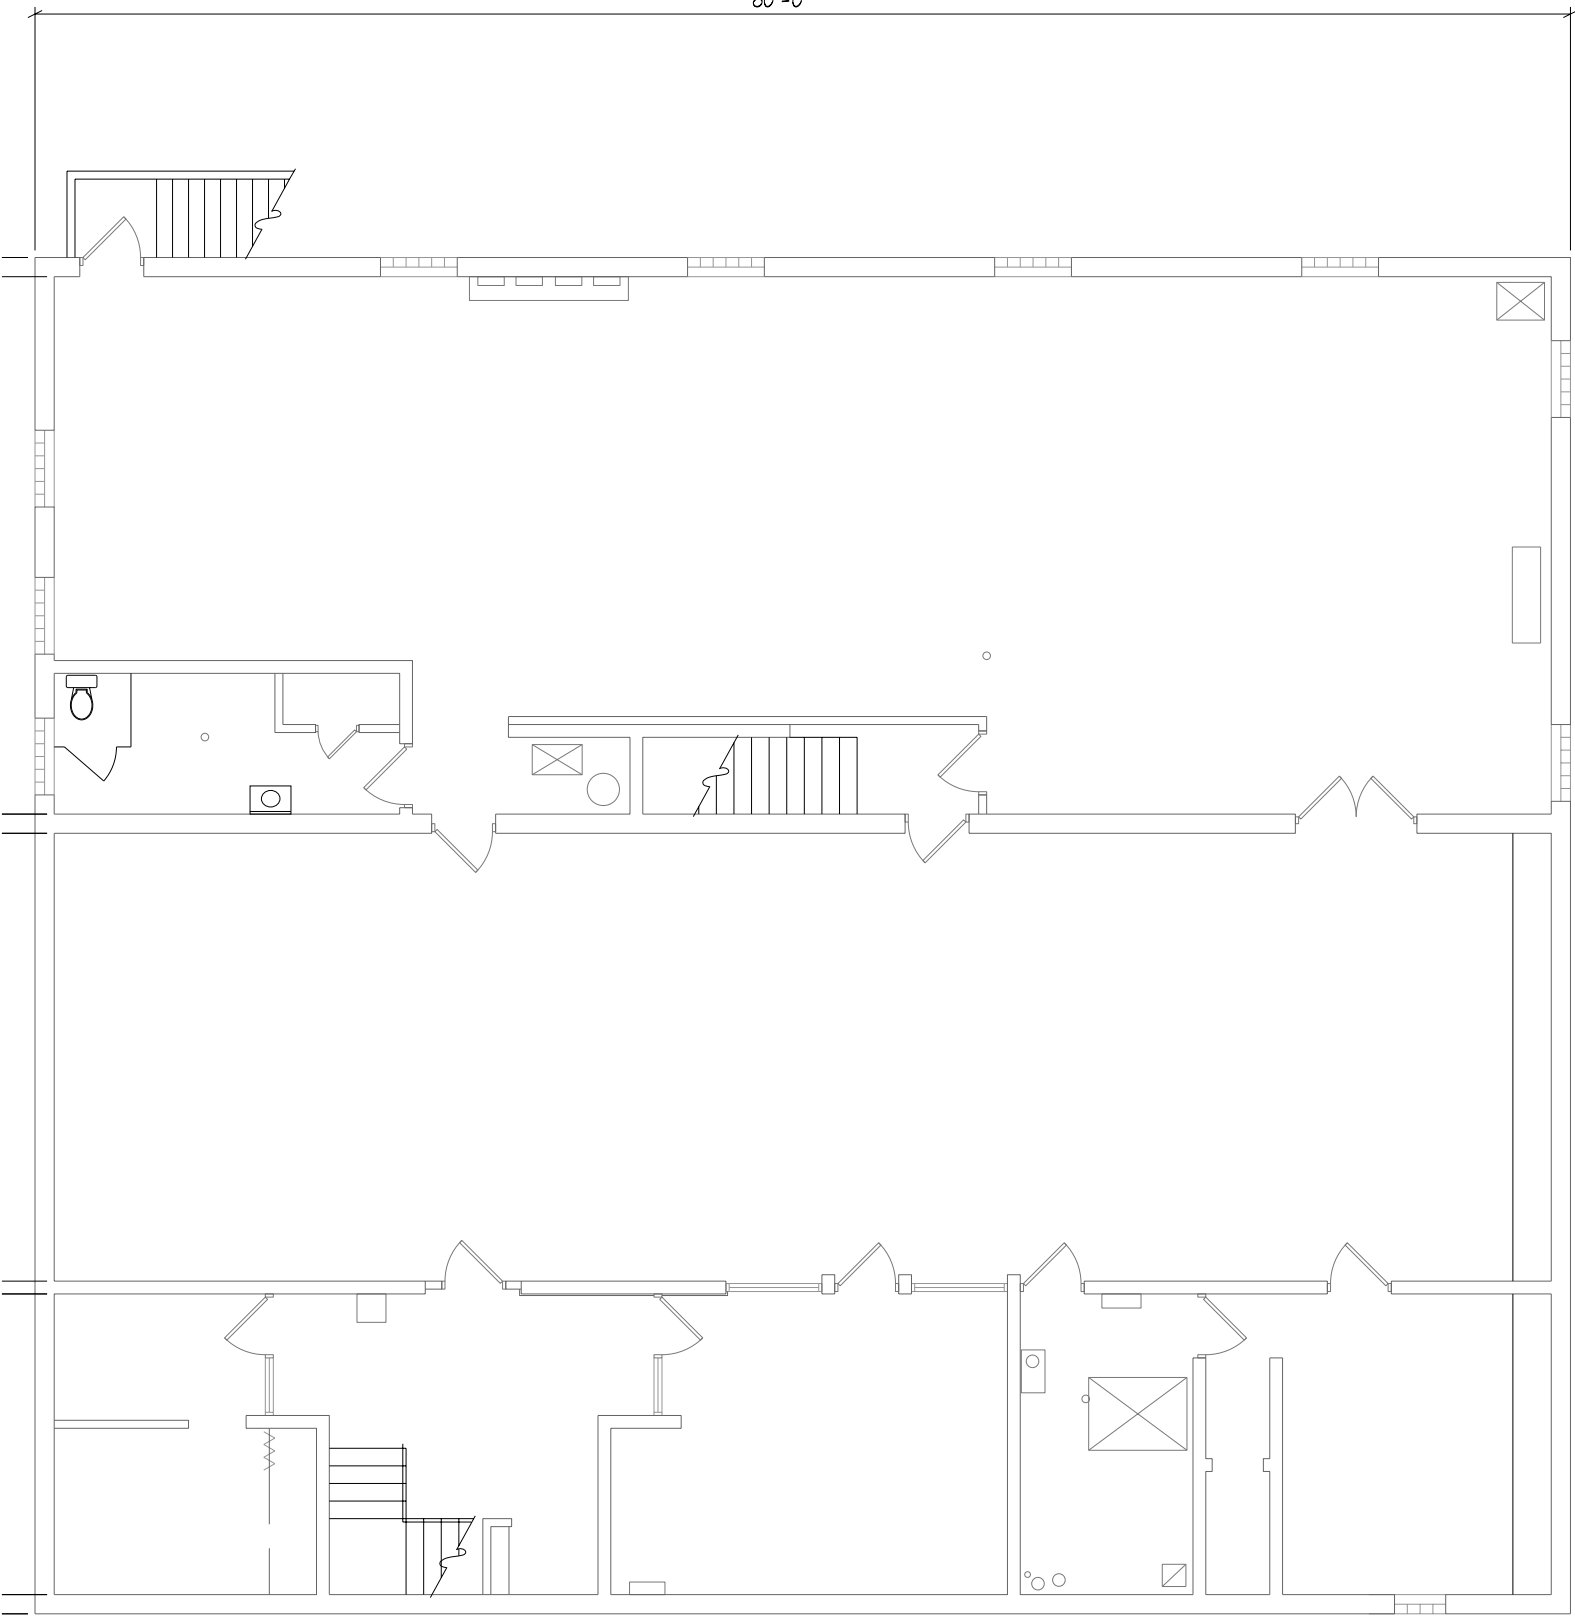

80'-0"

2 LOWER FLOOR PLAN
SCALE 1/8" = 1'-0"

MAY 3, 2010